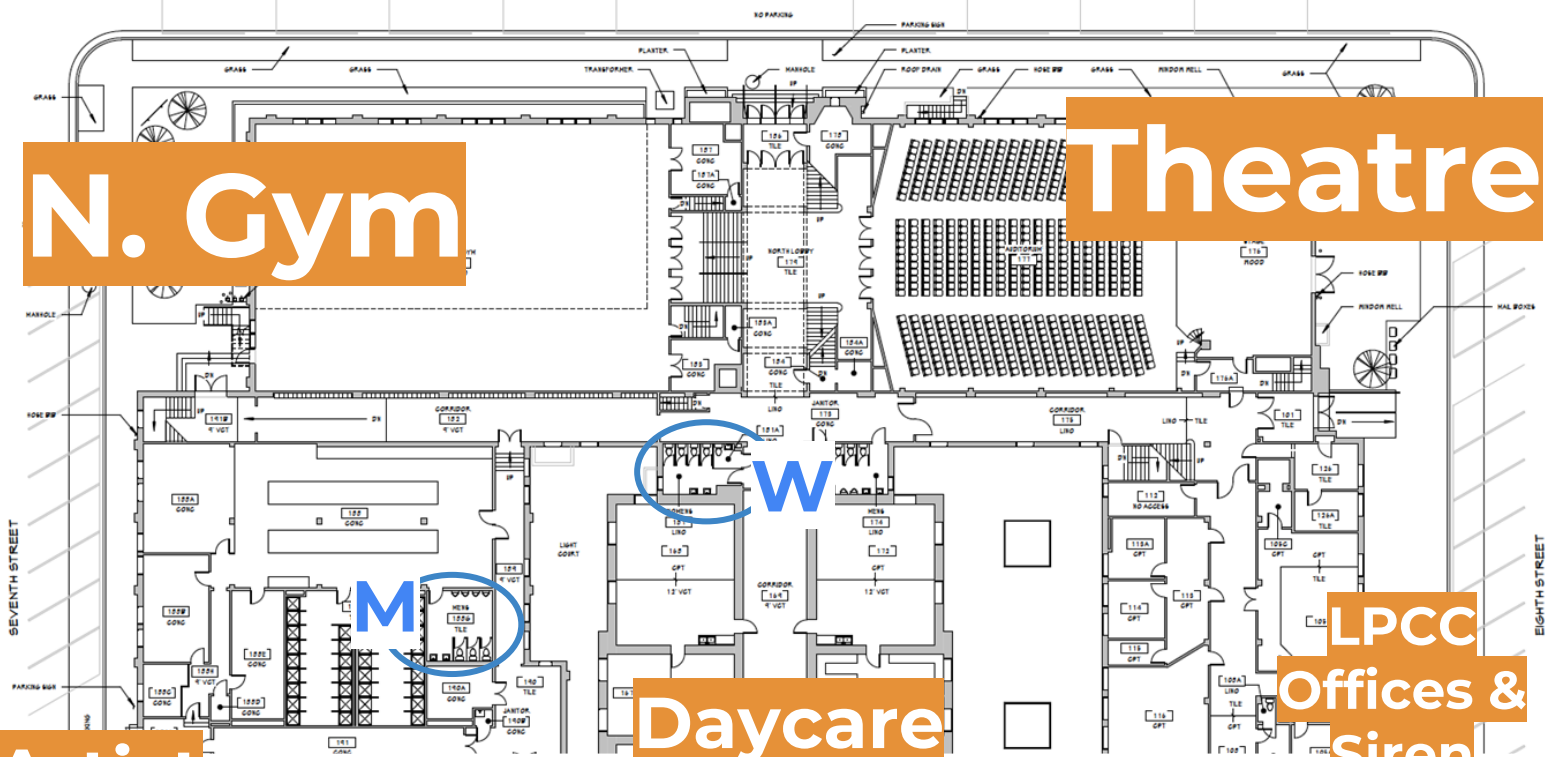

GARFIELD STREET

N. Gym

Theatre

W

M

Daycare

LPCC
Offices &
Siren
Studios

Artist
Studios