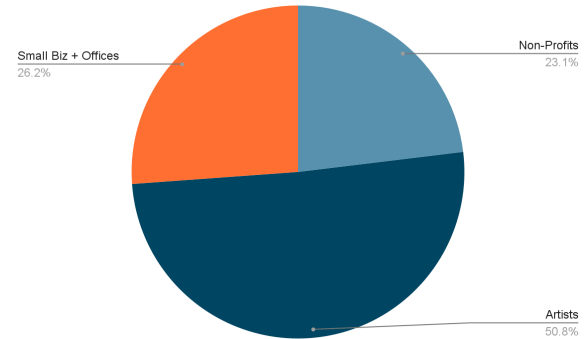

Community Facilities:

- Gryphon Theatre
- Siren Studios (Formerly 7th Street Studio)
- Phoenix Ballroom
- Kenny Sailors Gymnasium
- South Gymnasium
- Conference Room
- & Communal Art Workshop

LPCC Houses 65+ Tenants