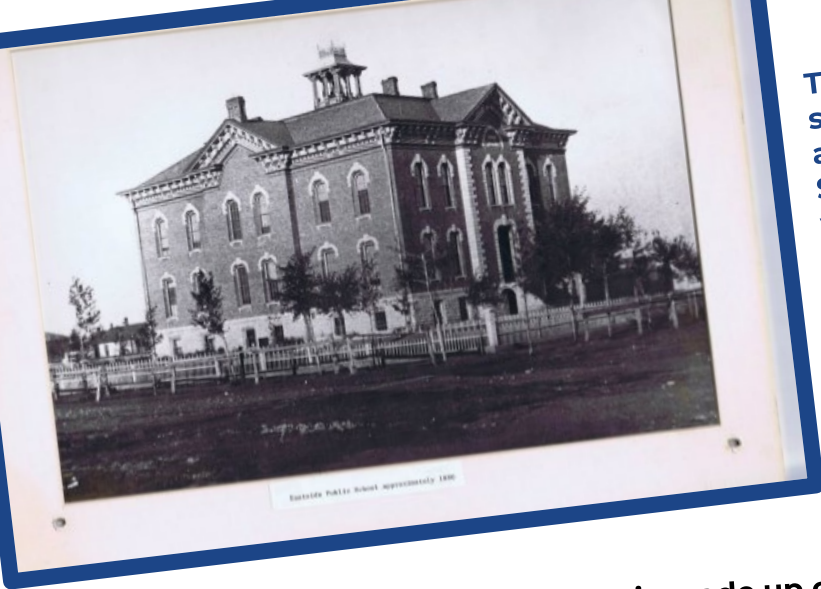

The original structure was built as East Side School 1878 and was the first stone school in the Wyoming territory. Additions were made in 1928 and 1937. It was an operating school until the late 70's.